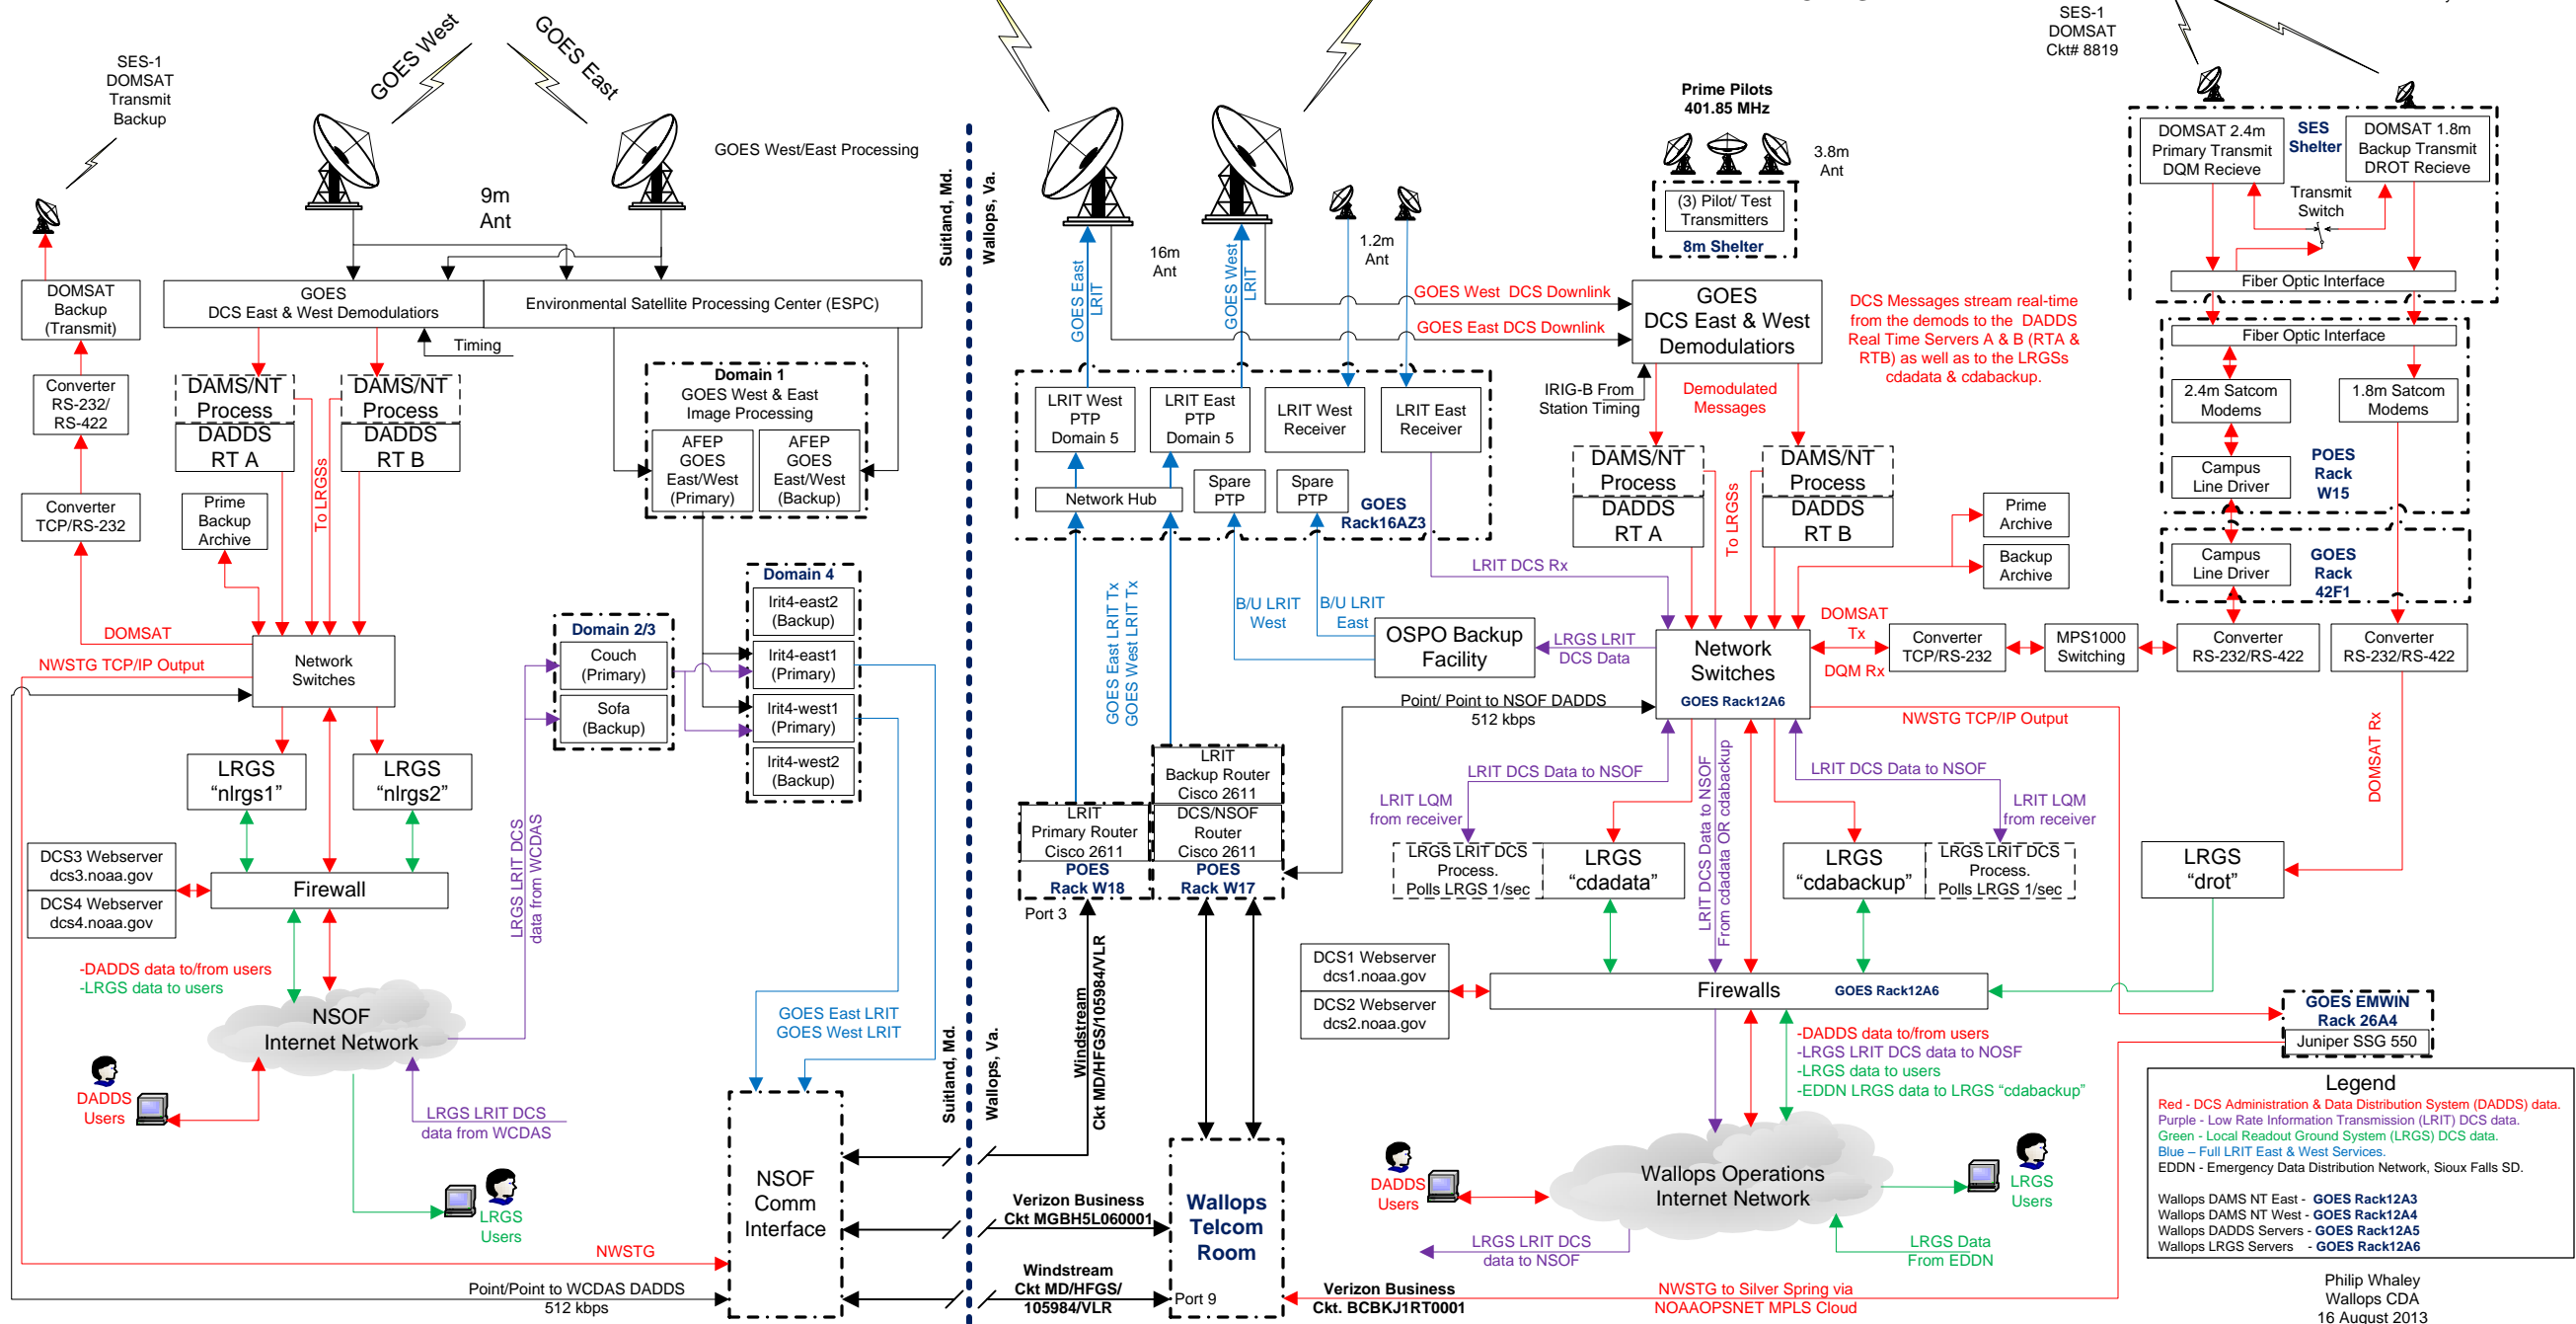

GOES West

## NOAA Satellite Operations Facility NSOF

## NOAA Wallops Command & Data Acquisition Station WCDAS

## Wallops Backup (WBU)GSFC GOES East

**Legend**

- Red - DCS Administration & Data Distribution System (DADS) data.
- Purple - Low Rate Information Transmission (LRIT) DCS data.
- Green - Local Readout Ground System (LRGS) DCS data.
- Blue - Full LRIT East & West Services.
- EDDN - Emergency Data Distribution Network, Sioux Falls SD.